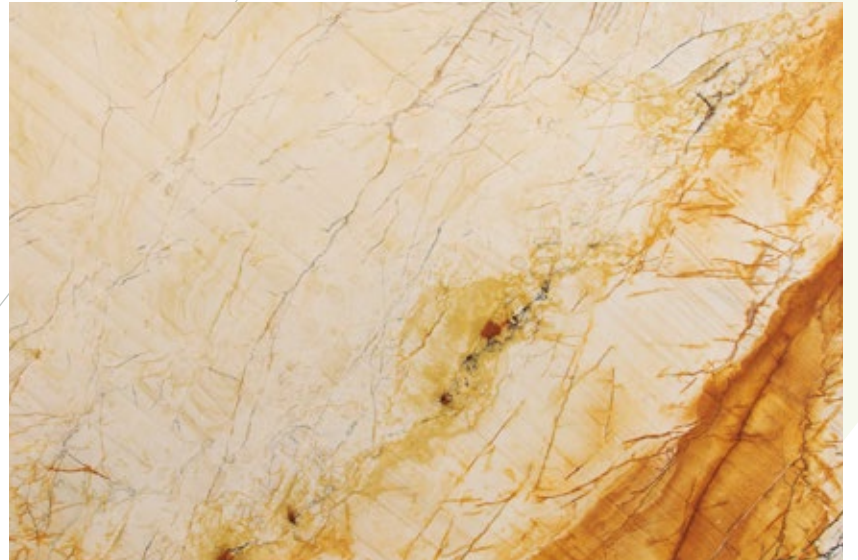

GOLDEN MACAUBAS