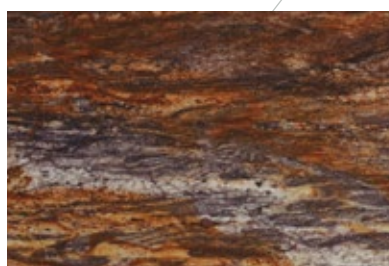

GOLDEN THUNDER