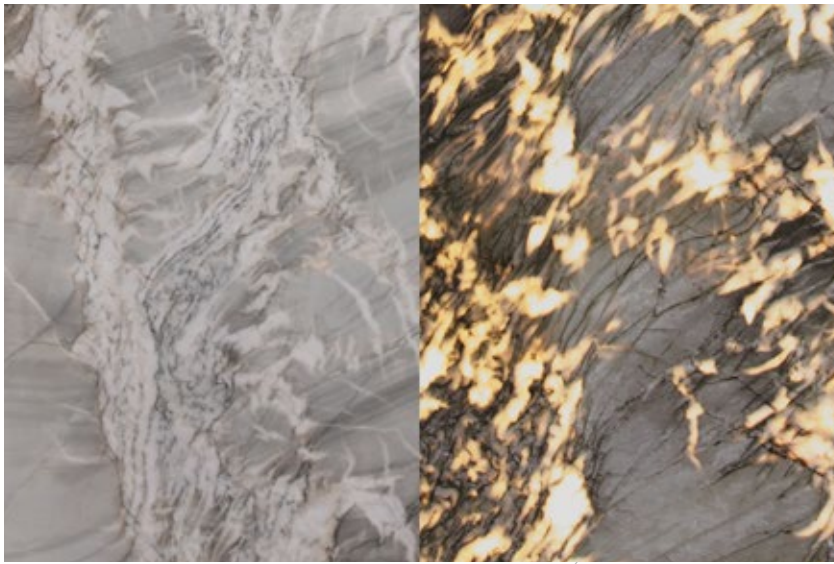

VENOM LIGHT

/BACKLIGHT