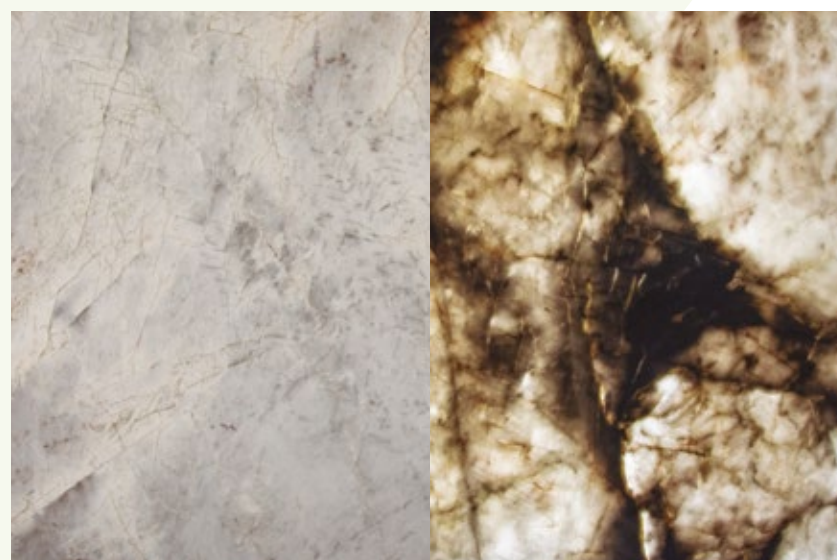

## STONELUX

OLYMPUS

FJORD

/BACKLIGHT

ICE LAKE

/BACKLIGHT

IMPERIAL BLUE

OCEAN BLUE