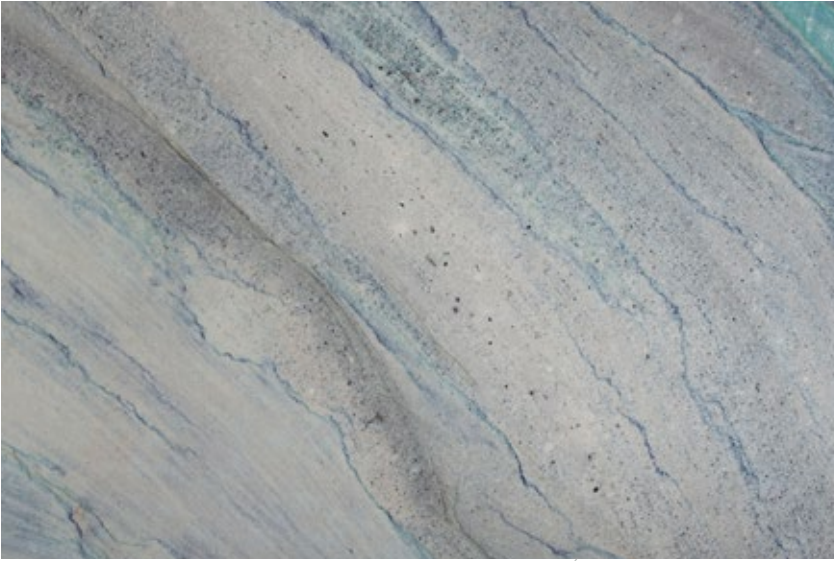

## STONELUX

OLYMPUS

FJORD

/BACKLIGHT

ICE LAKE

/BACKLIGHT

IMPERIAL BLUE

OCEAN BLUE