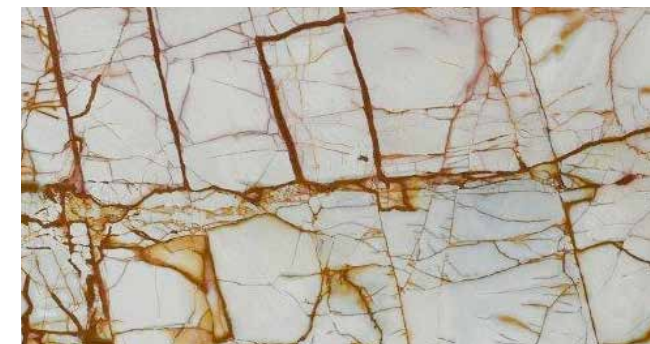

QUARTZITE SPIDERMAN

QUARTZITO