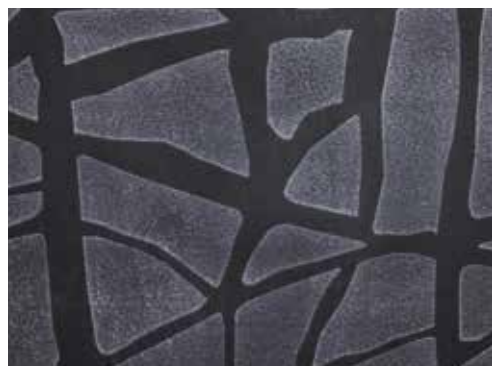

LIMESTONE PERSIANO (Lether)

OAK DESIGN

NERO ASSOLUTO "M" (Lether)

SAVANA DESIGN

NERO AFRICA "A" (Lux)

SAVANA DESIGN

QUARZITE BROWN (Lux)

SEAGRASS DESIGN