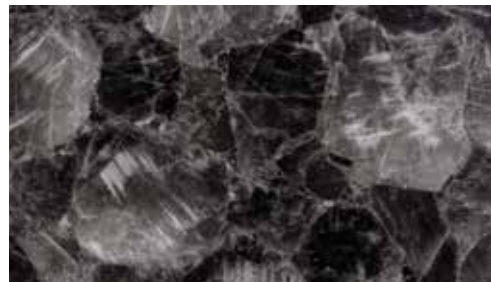

GRAPHIC FELDSPAR *PRECIUSTONE*

BROWN PETRIFIED WOOD *PRECIUSTONE*

BLUE QUARTZ *PRECIUSTONE*

WILD AGATE "BLACK" *PRECIUSTONE*

BLACK PETRIFIED WOOD *PRECIUSTONE*

ANGEL JASPER *PRECIUSTONE*

SMOKY QUARTZ "DARK" *PRECIUSTONE*