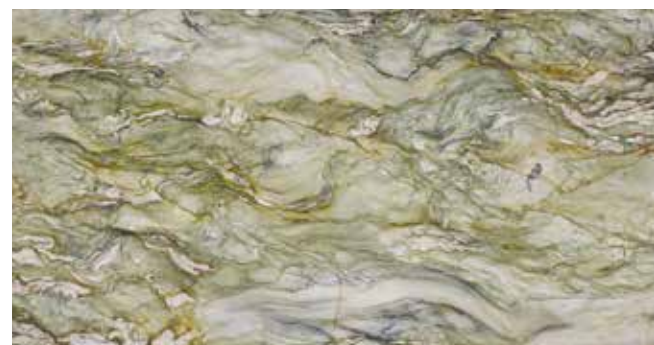

NATURAL QUARTZ

QUARZITE GLACIER "V.C."

QUARZITO

QUARZITE GLACIER "C.C."

QUARZITO

FUSION WOW | ORIGINAL "LIGHT"

QUARZITO

MÁRMORE - GRANITO - TRAVERTINO - ÔNIX - LIMESTONE

SEQUOIA BROWN

(POLIDO)

PRECIUOUSTONE - GEMSTONE - SHELLSTONE

IRISH GREEN

(POLIDO)

MÁRMORE - GRANITO - TRAVERTINO - ÔNIX - LIMESTONE

ONICE VERDE PAKISTANO "LIGHT"

ÔNIX