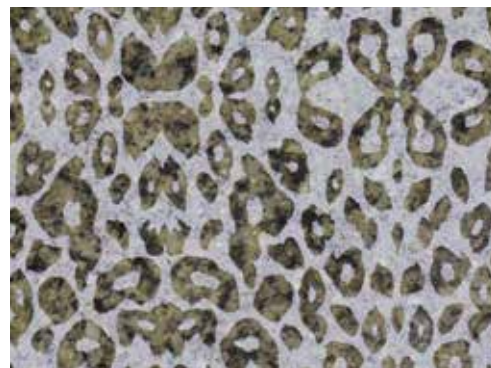

LEOPARD DESIGN
GIALLO FARFALLA (Lux)