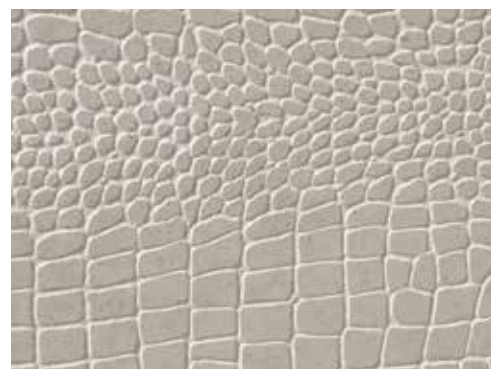

ALI DESIGN  
LUNDHS ANTIQUE (Lether)

AVATA DESIGN  
LUNDHS ANTIQUE (Lether)

AVATA DESIGN  
BLACK LIMESTONE (Lux)

CAMOUFLAGE DESIGN  
QUARZITE BROWN (Lether)

CAMOUFLAGE DESIGN  
NERO ASSOLUTO "M" (Matt)

CROCO DESIGN  
NERO ASSOLUTO "CLASSIC" (Lether)