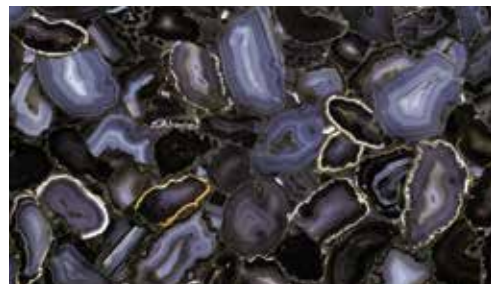

MÁRMORE

BLACK COSMIC

GRANITO

BLACK COSMIC

MÁRMORE - GRANITO - TRAVERTINO - ÔNIX - LIMESTONE

PRECIΟΥSTONE - GEMSTONE - SHELLSTONE

ANTOLINI  
DOBRAŠIL

CRYSTAL QUARTZ *PRECIUSTONE*

CRYSTAL AGATE "EXTRA" *PRECIUSTONE*

ROSE QUARTZ *PRECIUSTONE*

WILD AGATE "LIGHT" *PRECIUSTONE*

BROWN OBSIDIAN *PRECIUSTONE*

EMERALD FLUORITE *PRECIUSTONE*

WILD TIGER EYE "GOLD" *PRECIUSTONE*

SMOKY QUARTZ "LIGHT" *PRECIUSTONE*

GRAPHIC FELDSPAR *PRECIUSTONE*

BROWN PETRIFIED WOOD *PRECIUSTONE*

BLUE QUARTZ *PRECIUSTONE*

WILD AGATE "BLACK" *PRECIUSTONE*

BLACK PETRIFIED WOOD *PRECIUSTONE*

ANGEL JASPER *PRECIUSTONE*

SMOKY QUARTZ "DARK" *PRECIUSTONE*